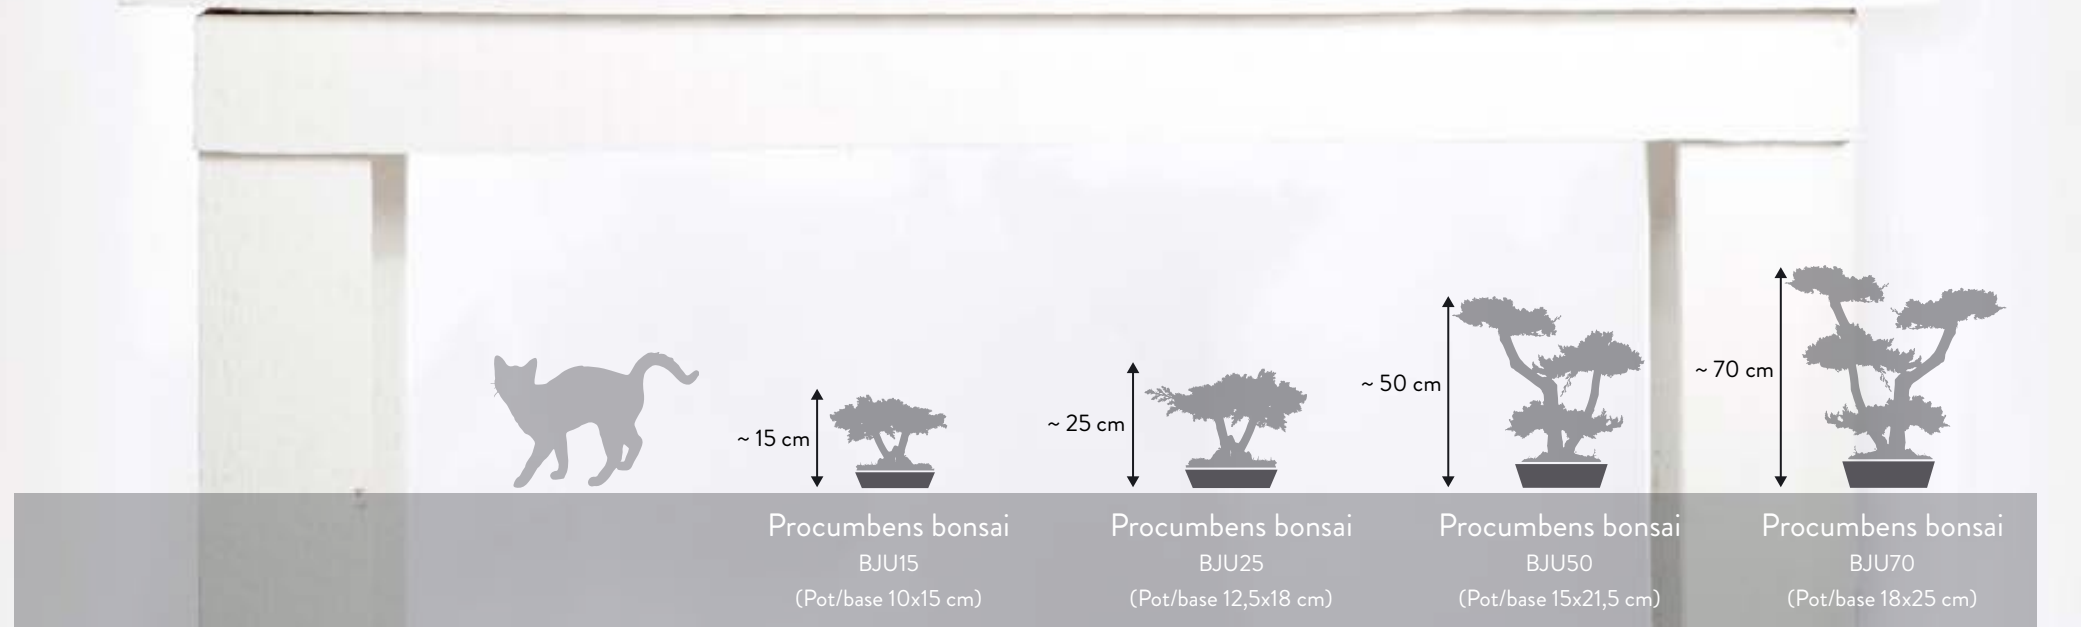

*Decorative pot/base included